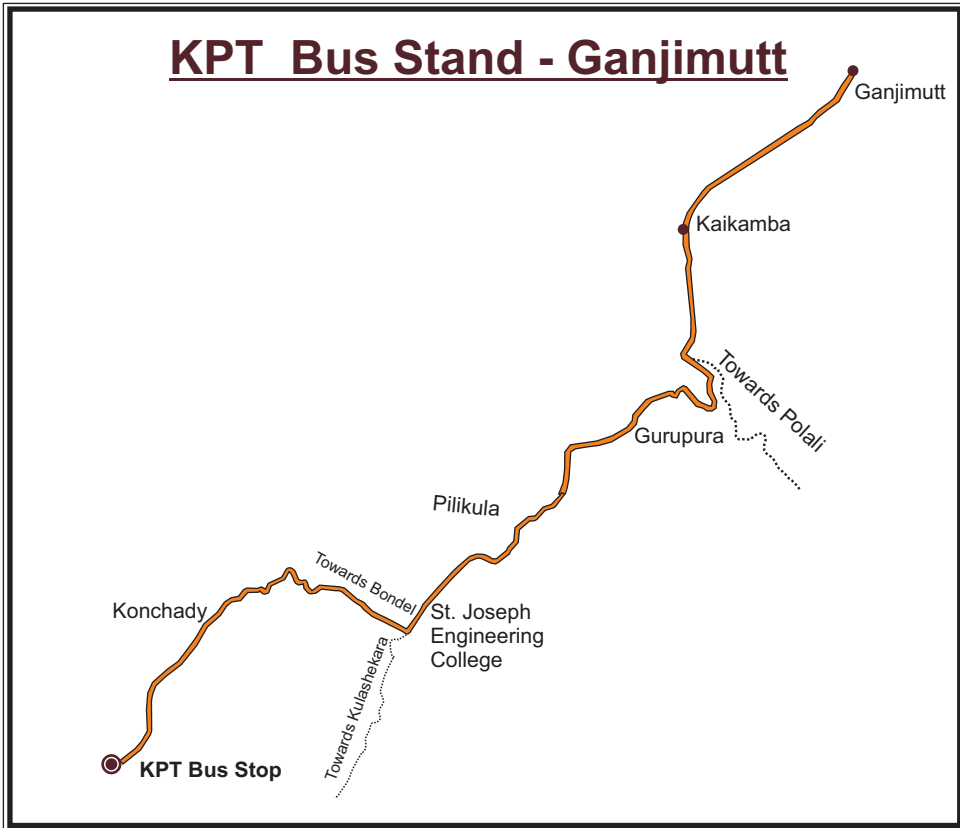

Route 1

KPT Bus Stand - Surabhivana

(Via. Mangaluru International Airport / Bajpe / Batrakere)

Route 2 Surabhivana - KPT Bus Stand (Via. Ganjimutt / Kaikamba / Gurupura)

Route 3
Surabhivana - Sri Shaktidarshan Yogashram
(Via. Niddodi)