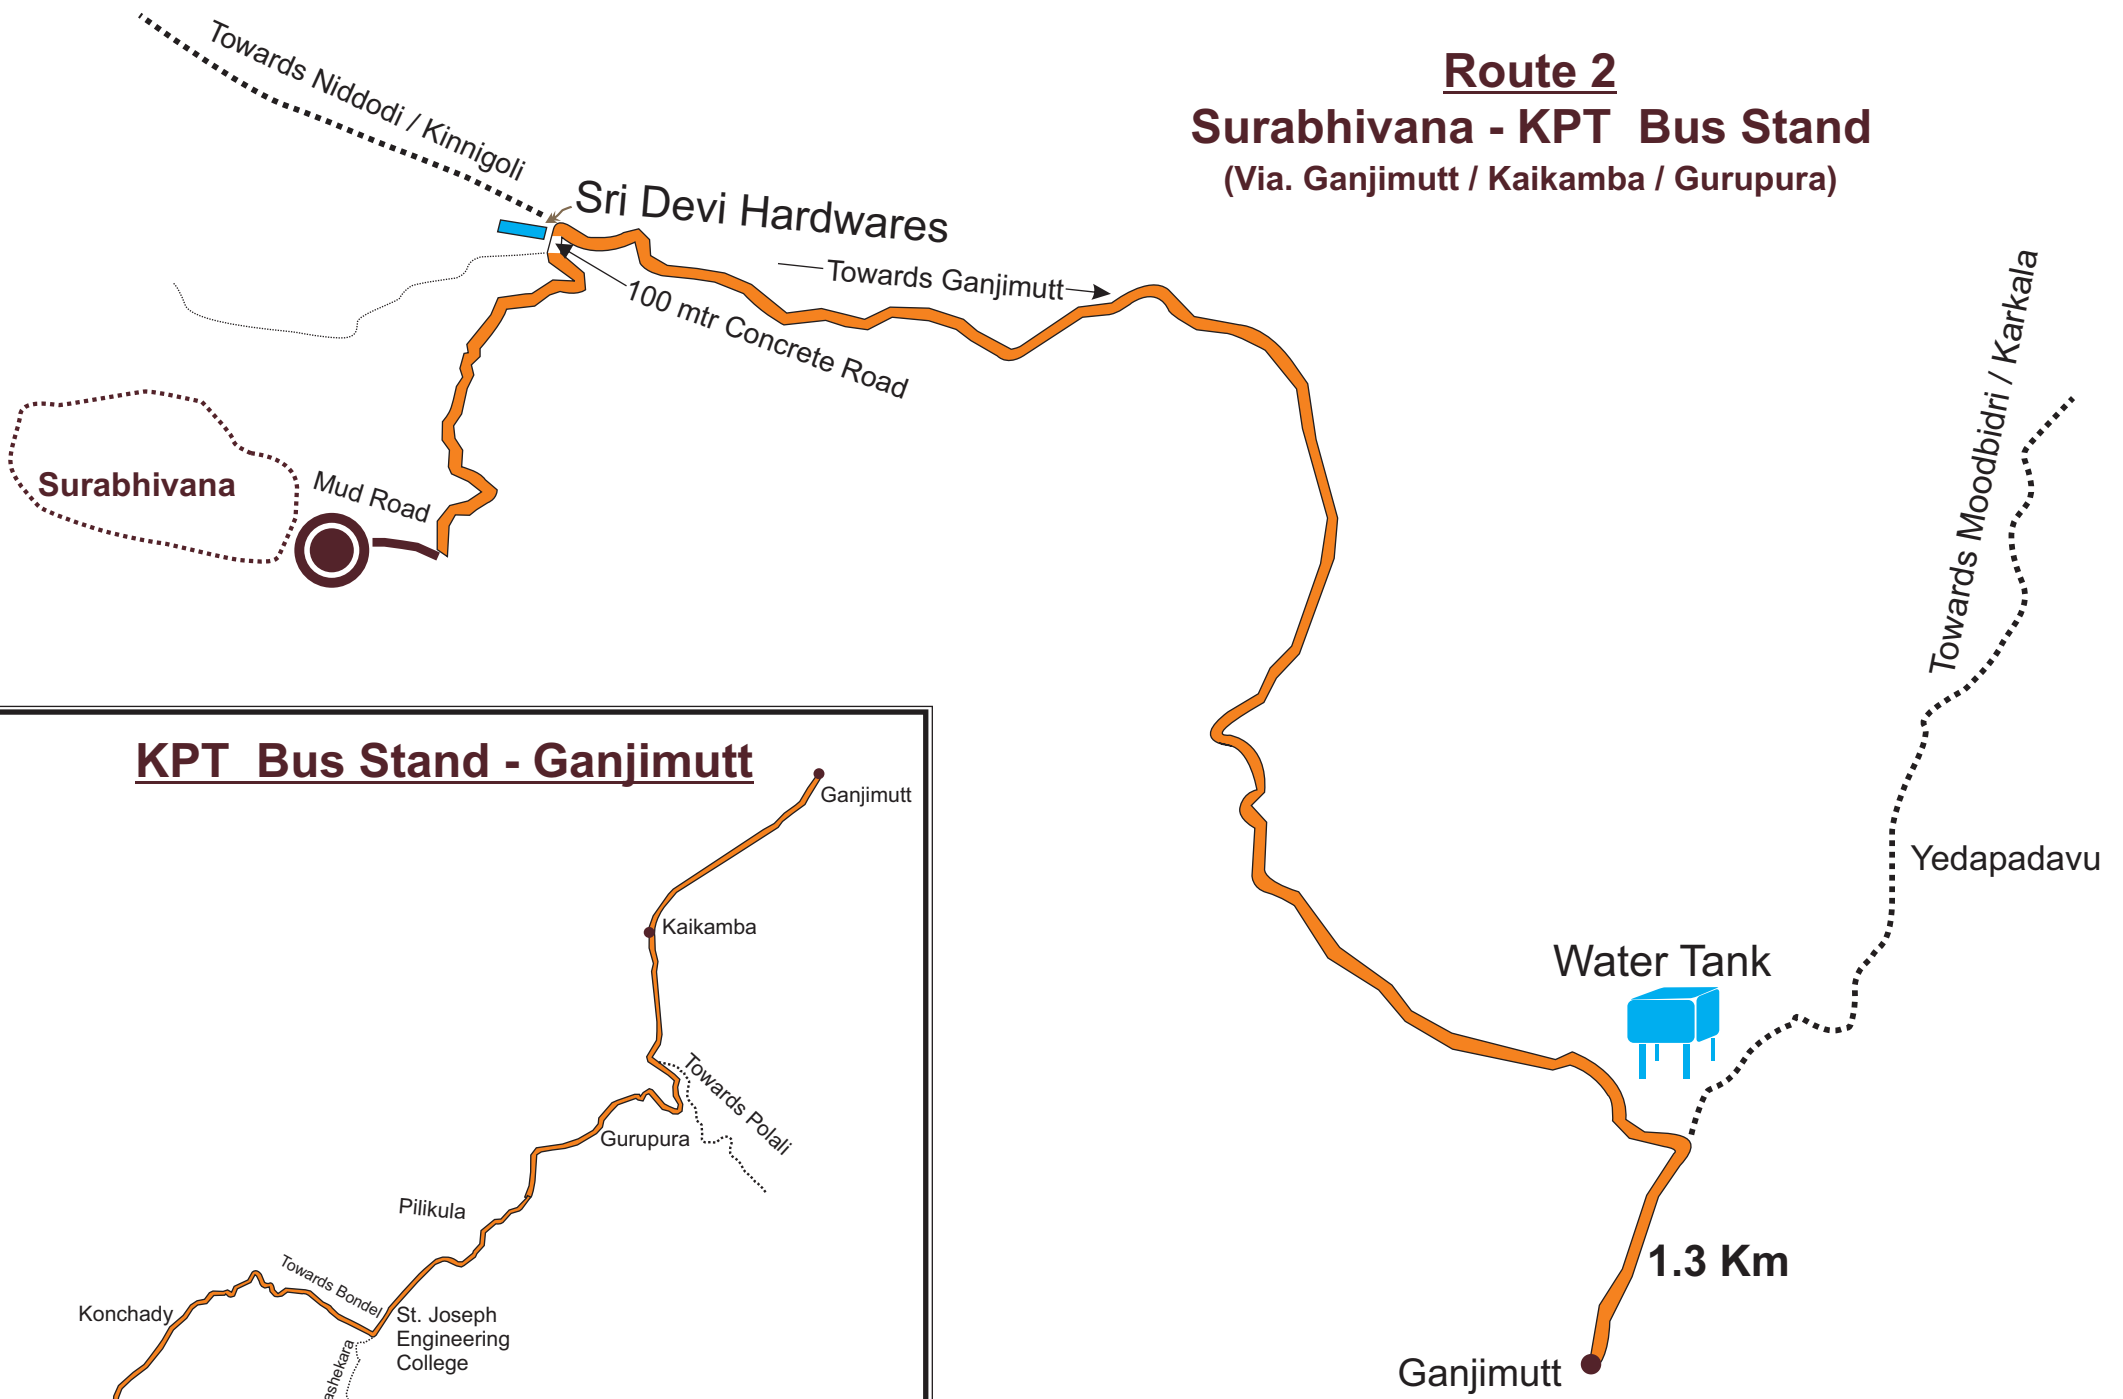

Route 1

KPT Bus Stand - Surabhivana

(Via. Mangaluru International Airport / Bajpe / Batrakere)

Route 2 Surabhivana - KPT Bus Stand (Via. Ganjimutt / Kaikamba / Gurupura)

Route 3
Surabhivana - Sri Shaktidarshan Yogashram
(Via. Niddodi)