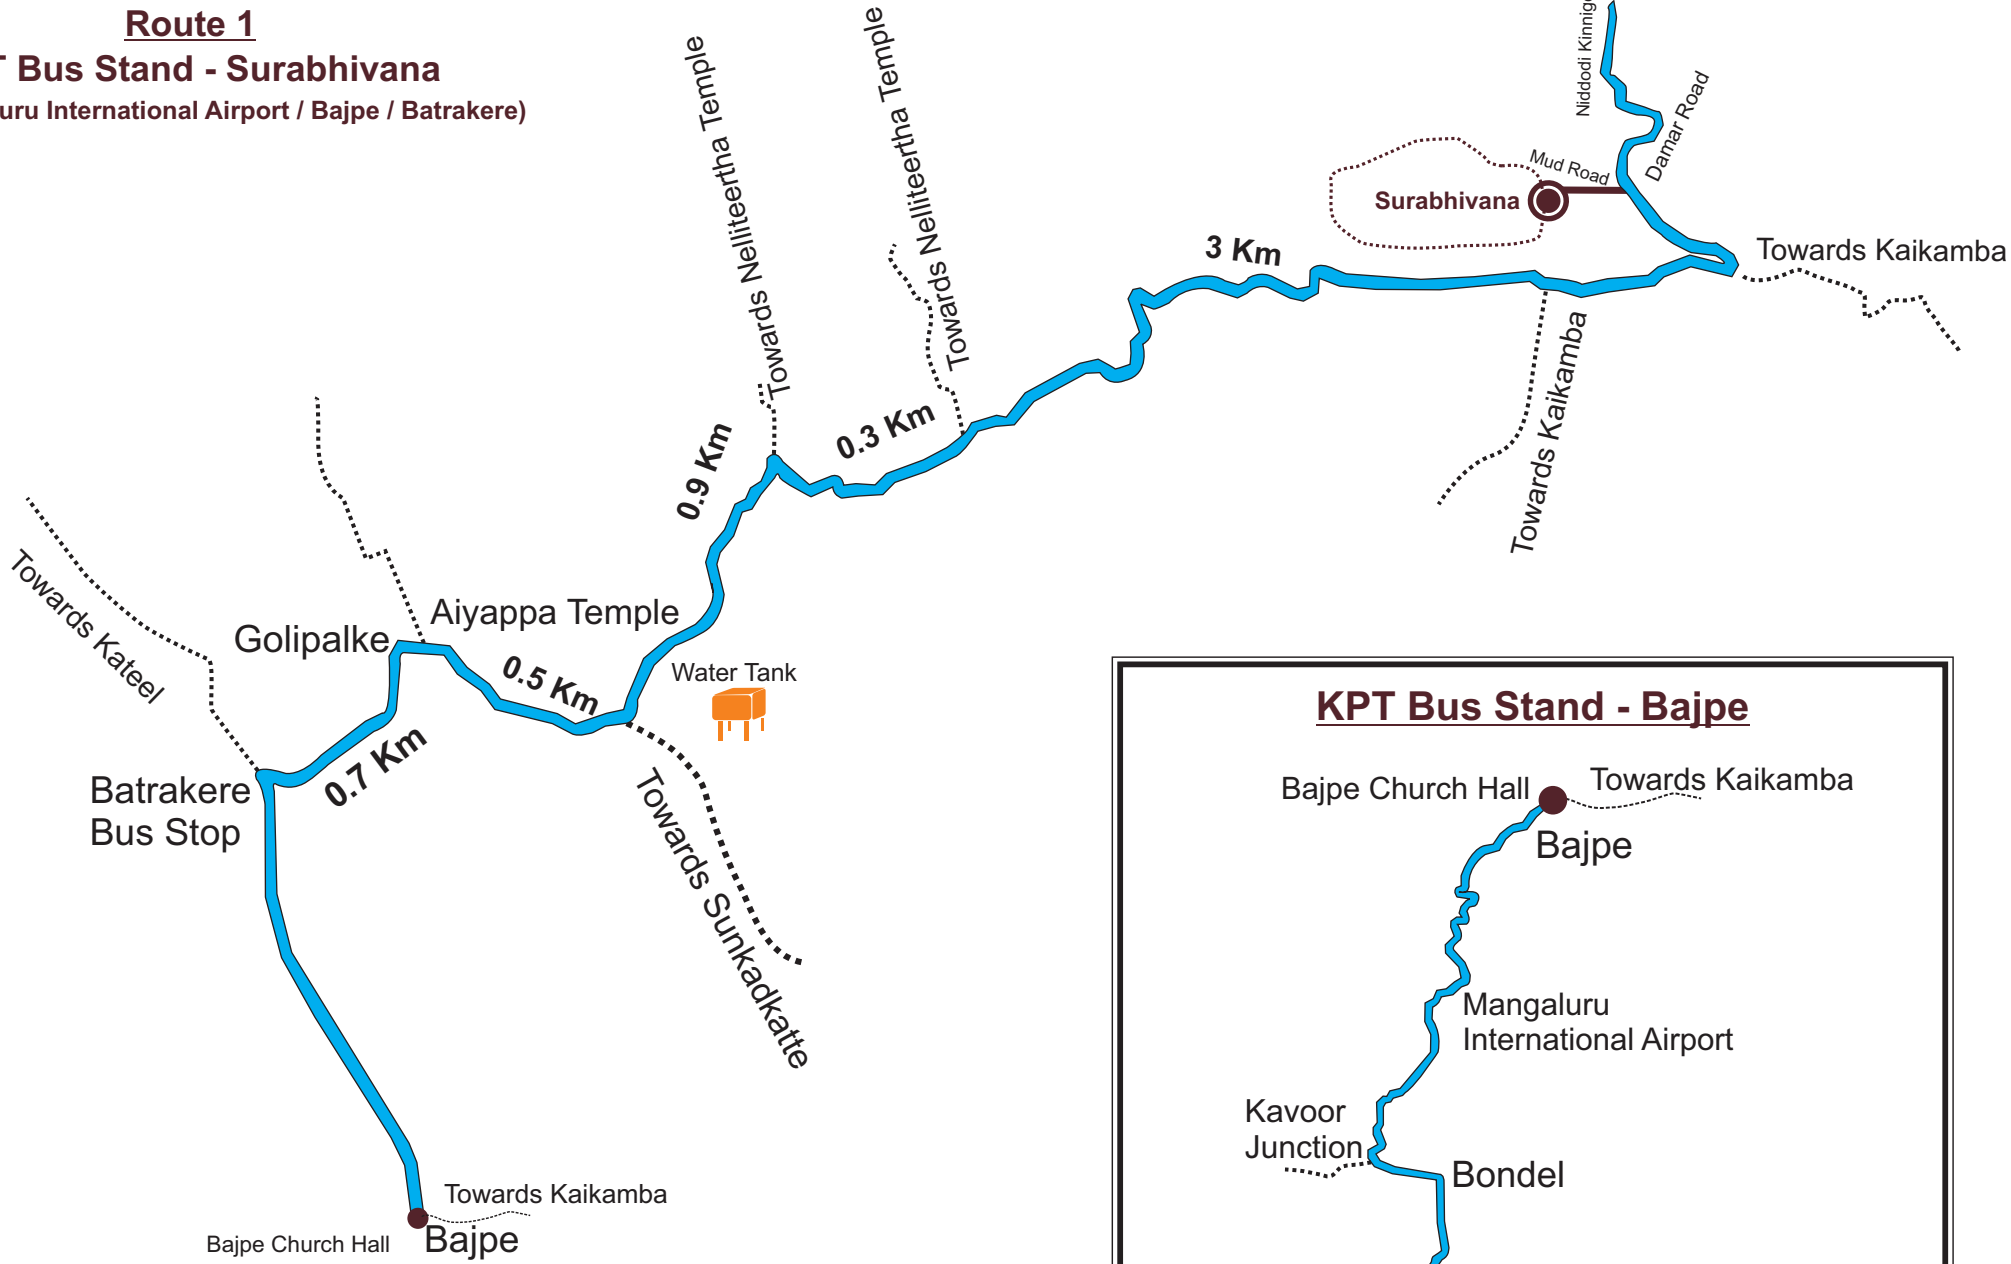

Route 1

KPT Bus Stand - Surabhivana

(Via. Mangaluru International Airport / Bajpe / Batrakere)

Route 2 Surabhivana - KPT Bus Stand (Via. Ganjimutt / Kaikamba / Gurupura)

Route 3
Surabhivana - Sri Shaktidarshan Yogashram
(Via. Niddodi)