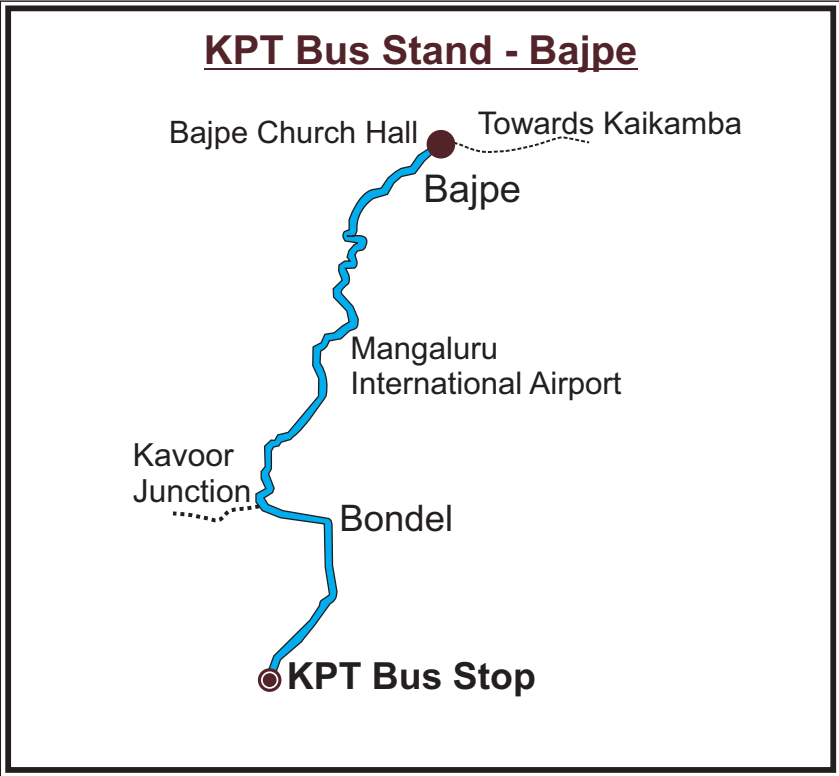

Route 1

KPT Bus Stand - Surabhivana

(Via. Mangaluru International Airport / Bajpe / Batrakere)

Route 2 Surabhivana - KPT Bus Stand (Via. Ganjimutt / Kaikamba / Gurupura)

Route 3
Surabhivana - Sri Shaktidarshan Yogashram
(Via. Niddodi)